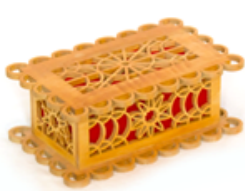

Wilckens Woodworking

TURNING SAWDUST INTO DREAMS FOR OVER 25 YEARS

follow us on facebook

Boxes

#WW-0057